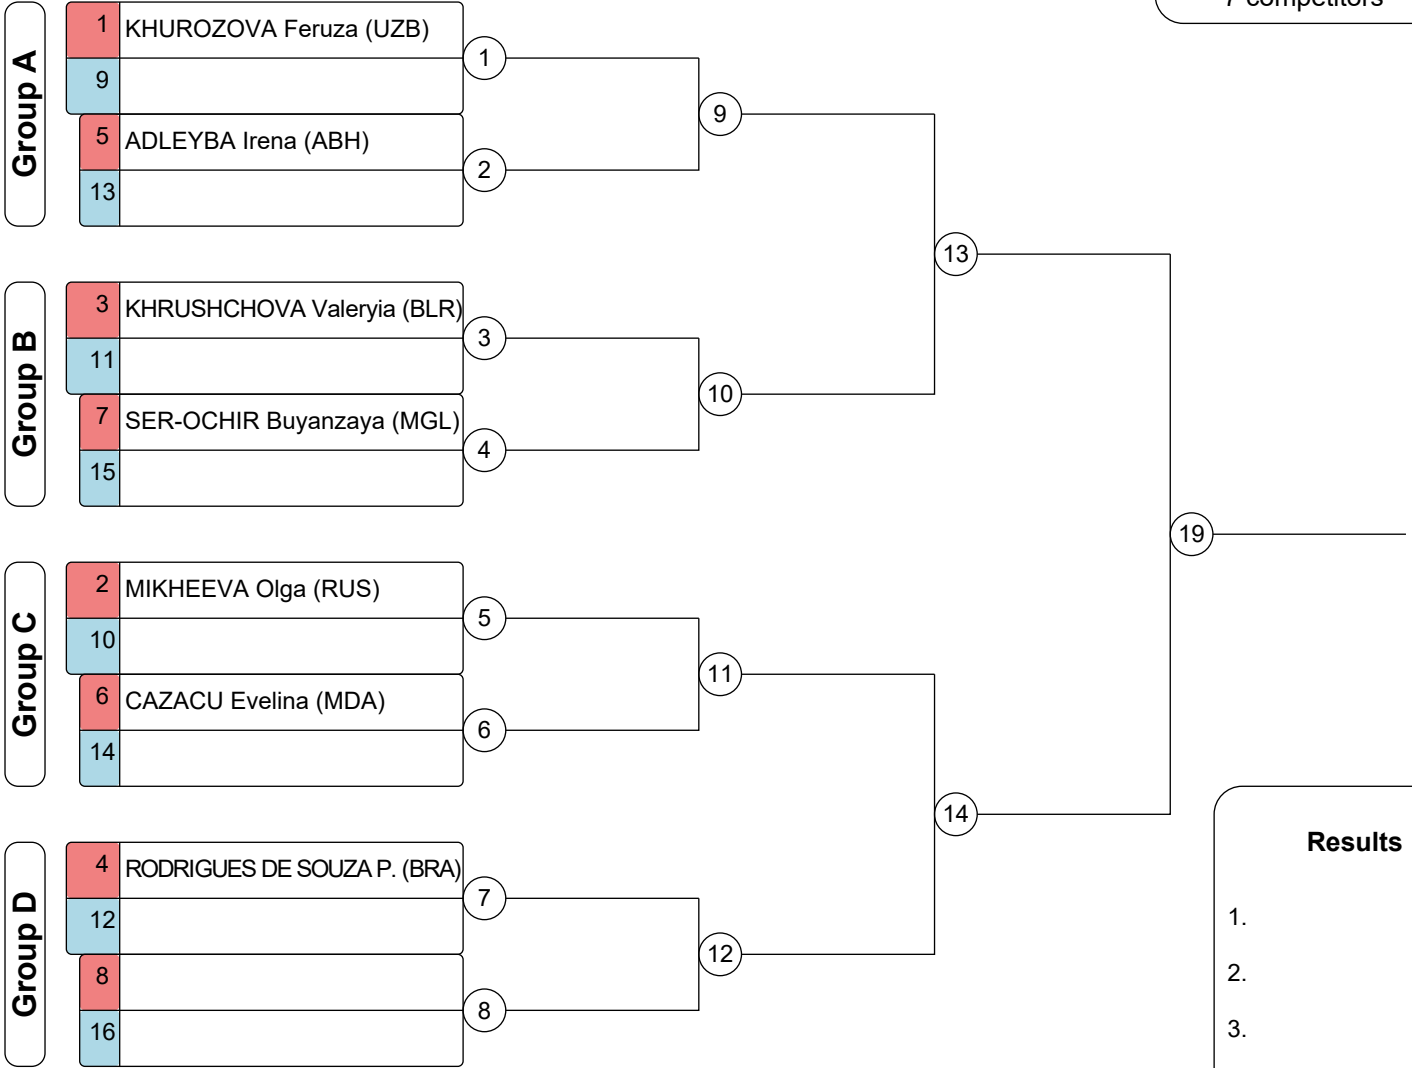

Women 80+kg

7 competitors

Results	
1.	
2.	
3.	
3.	
5.	
5.	
7.	
7.	

Chief referee _____

Chief secretary _____