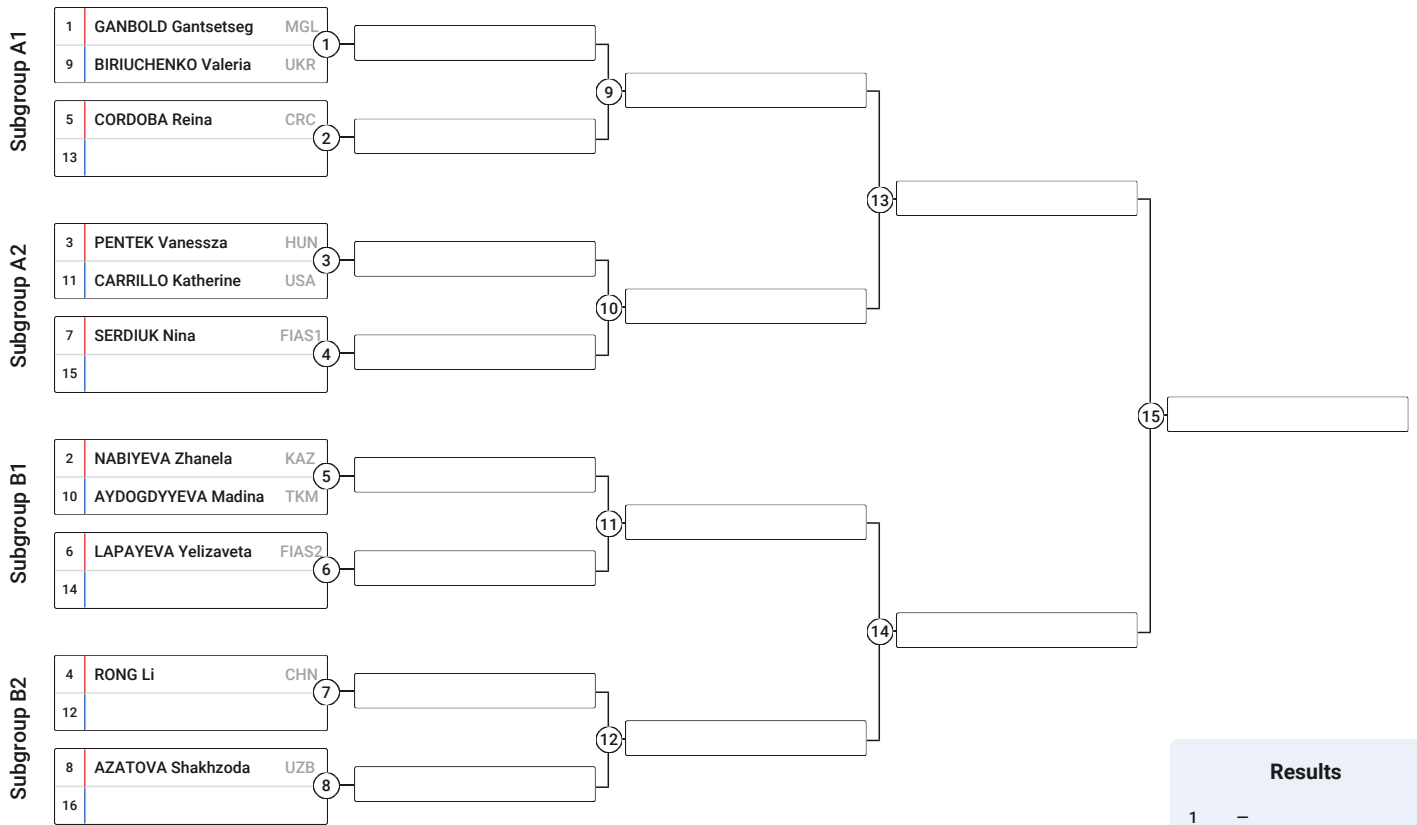

Combat Sambo Women's -59kg

Results	
1	-
2	-
3	-
3	-
5	-
5	-
5	-
5	-